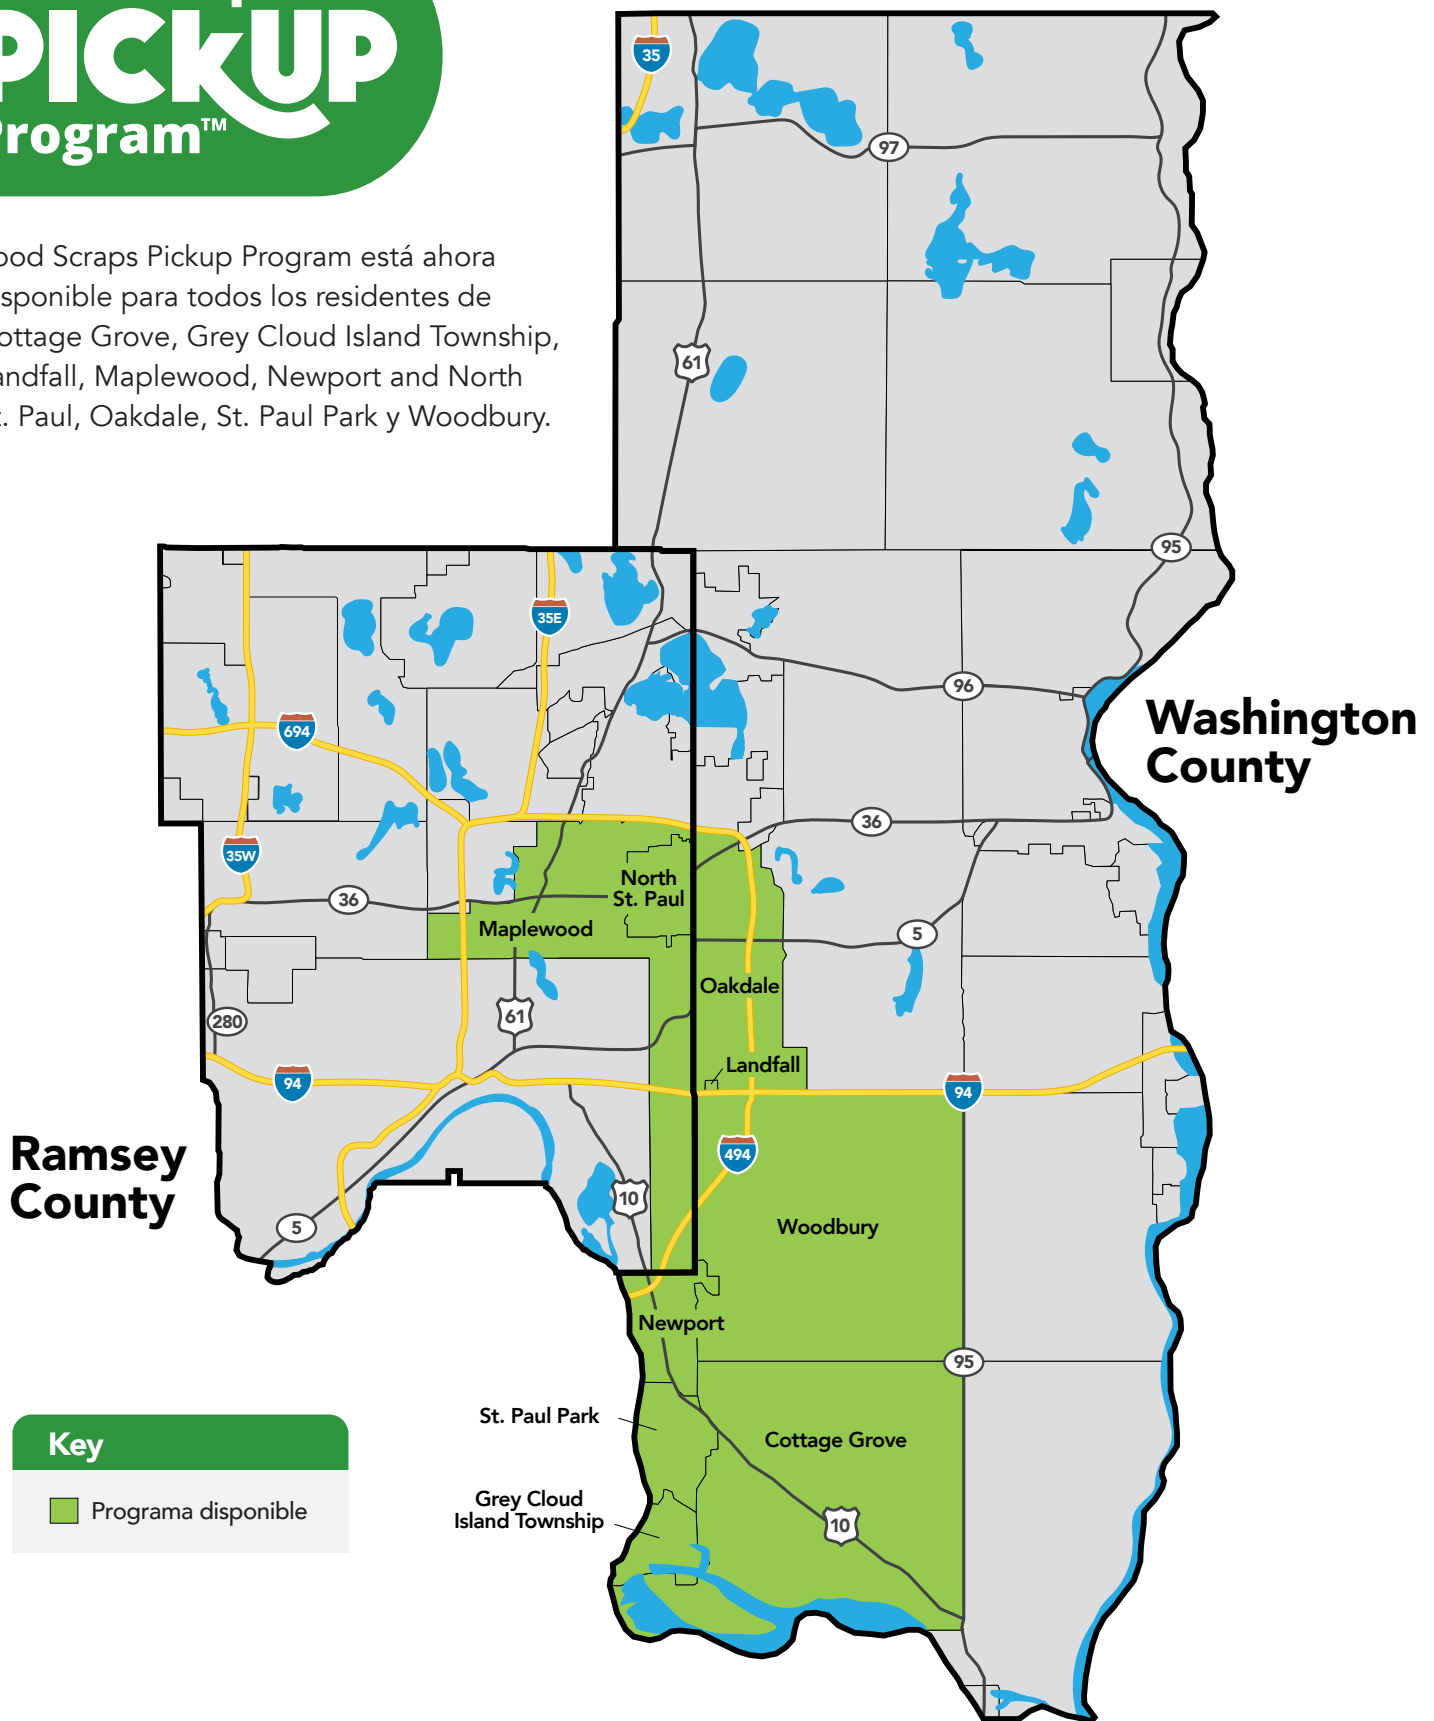

# Food Scraps PICKUP Program™

Food Scraps Pickup Program está ahora disponible para todos los residentes de Cottage Grove, Grey Cloud Island Township, Landfall, Maplewood, Newport and North St. Paul, Oakdale, St. Paul Park y Woodbury.

**Key**

Programa disponible