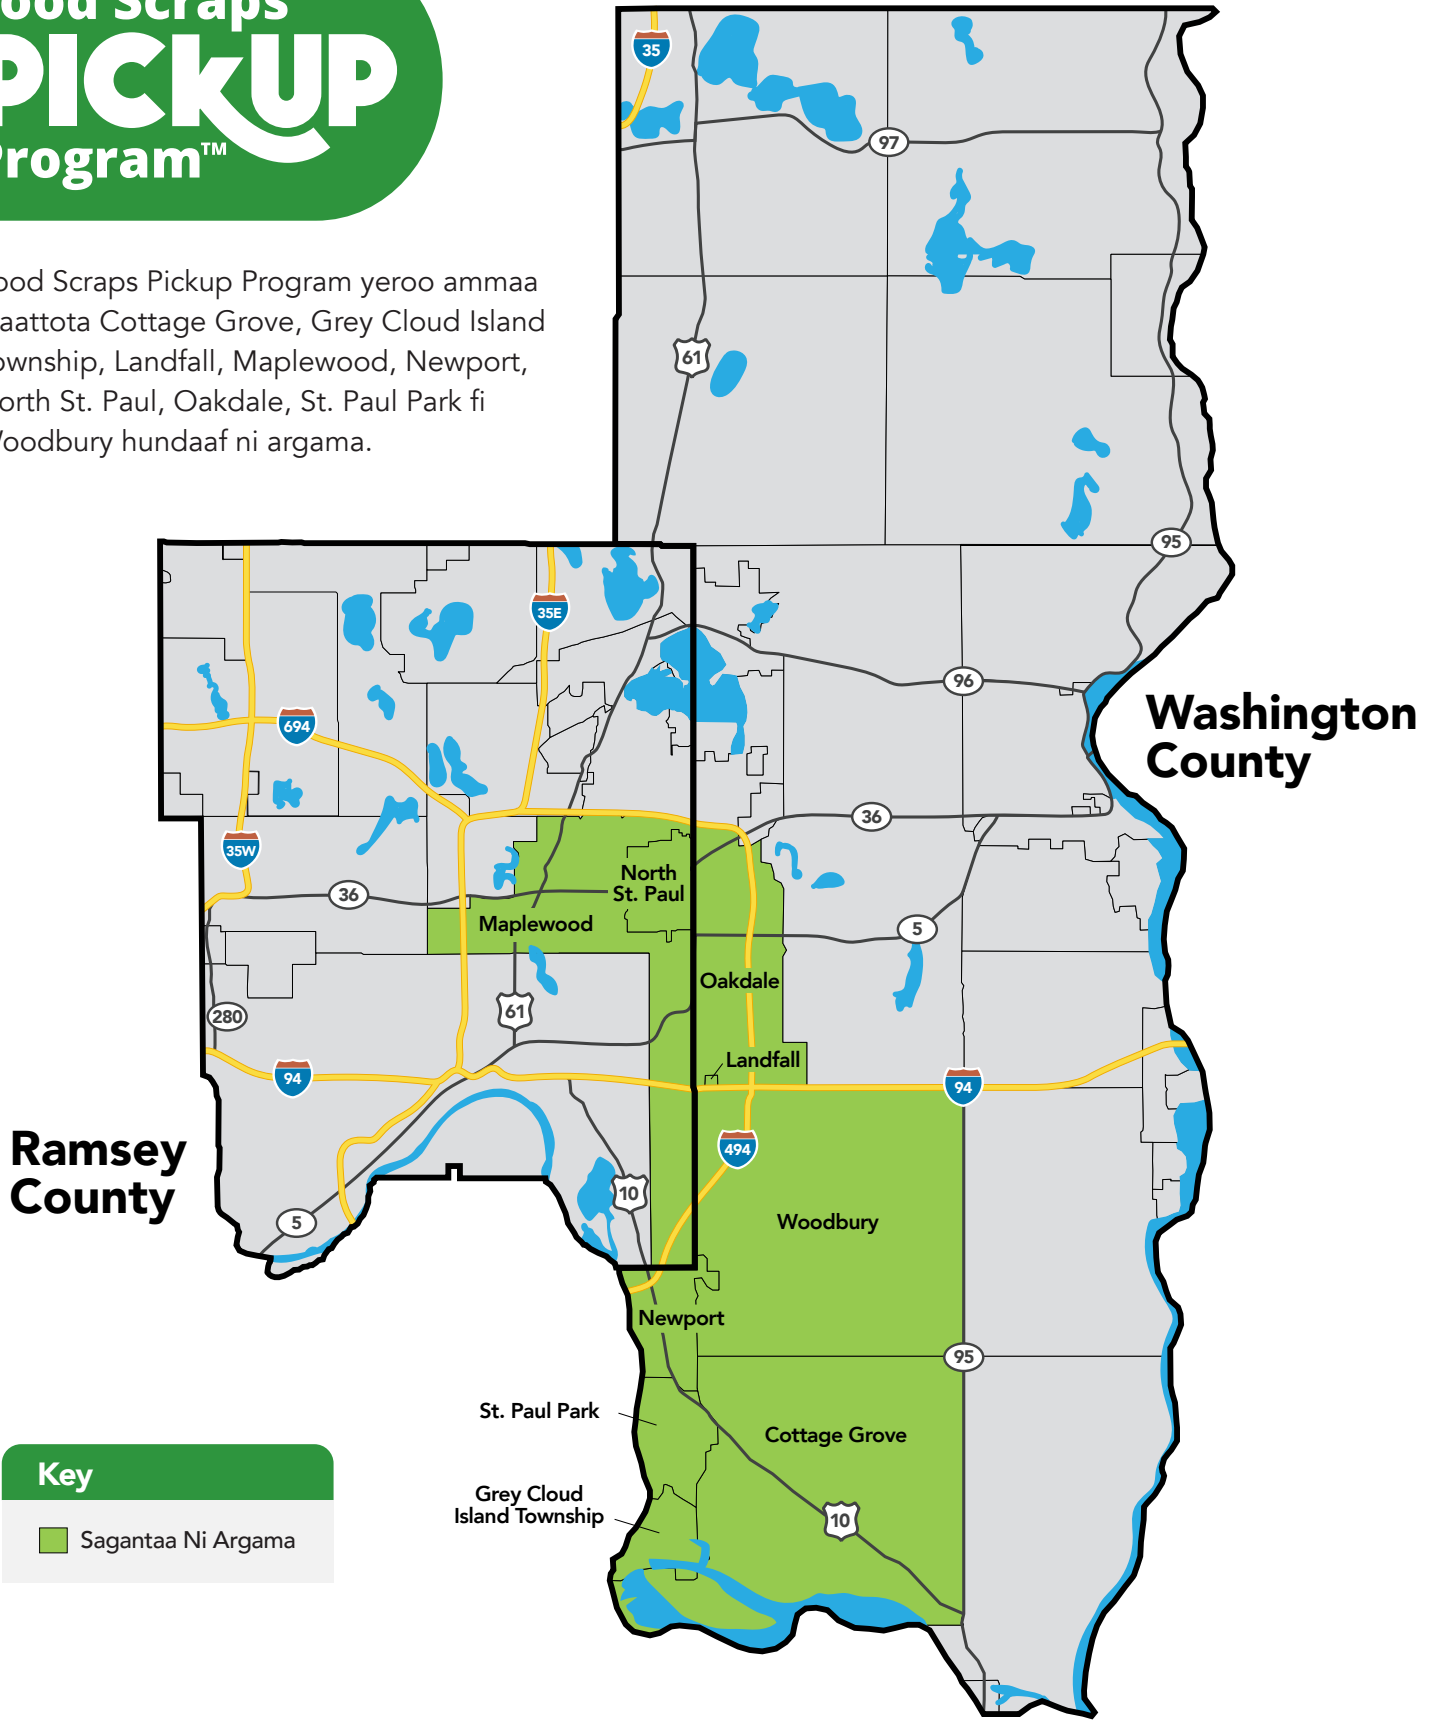

Food Scraps Pickup Program™

Food Scraps Pickup Program yeroo ammaa jiraattota Cottage Grove, Grey Cloud Island Township, Landfall, Maplewood, Newport, North St. Paul, Oakdale, St. Paul Park fi Woodbury hundaaf ni argama.