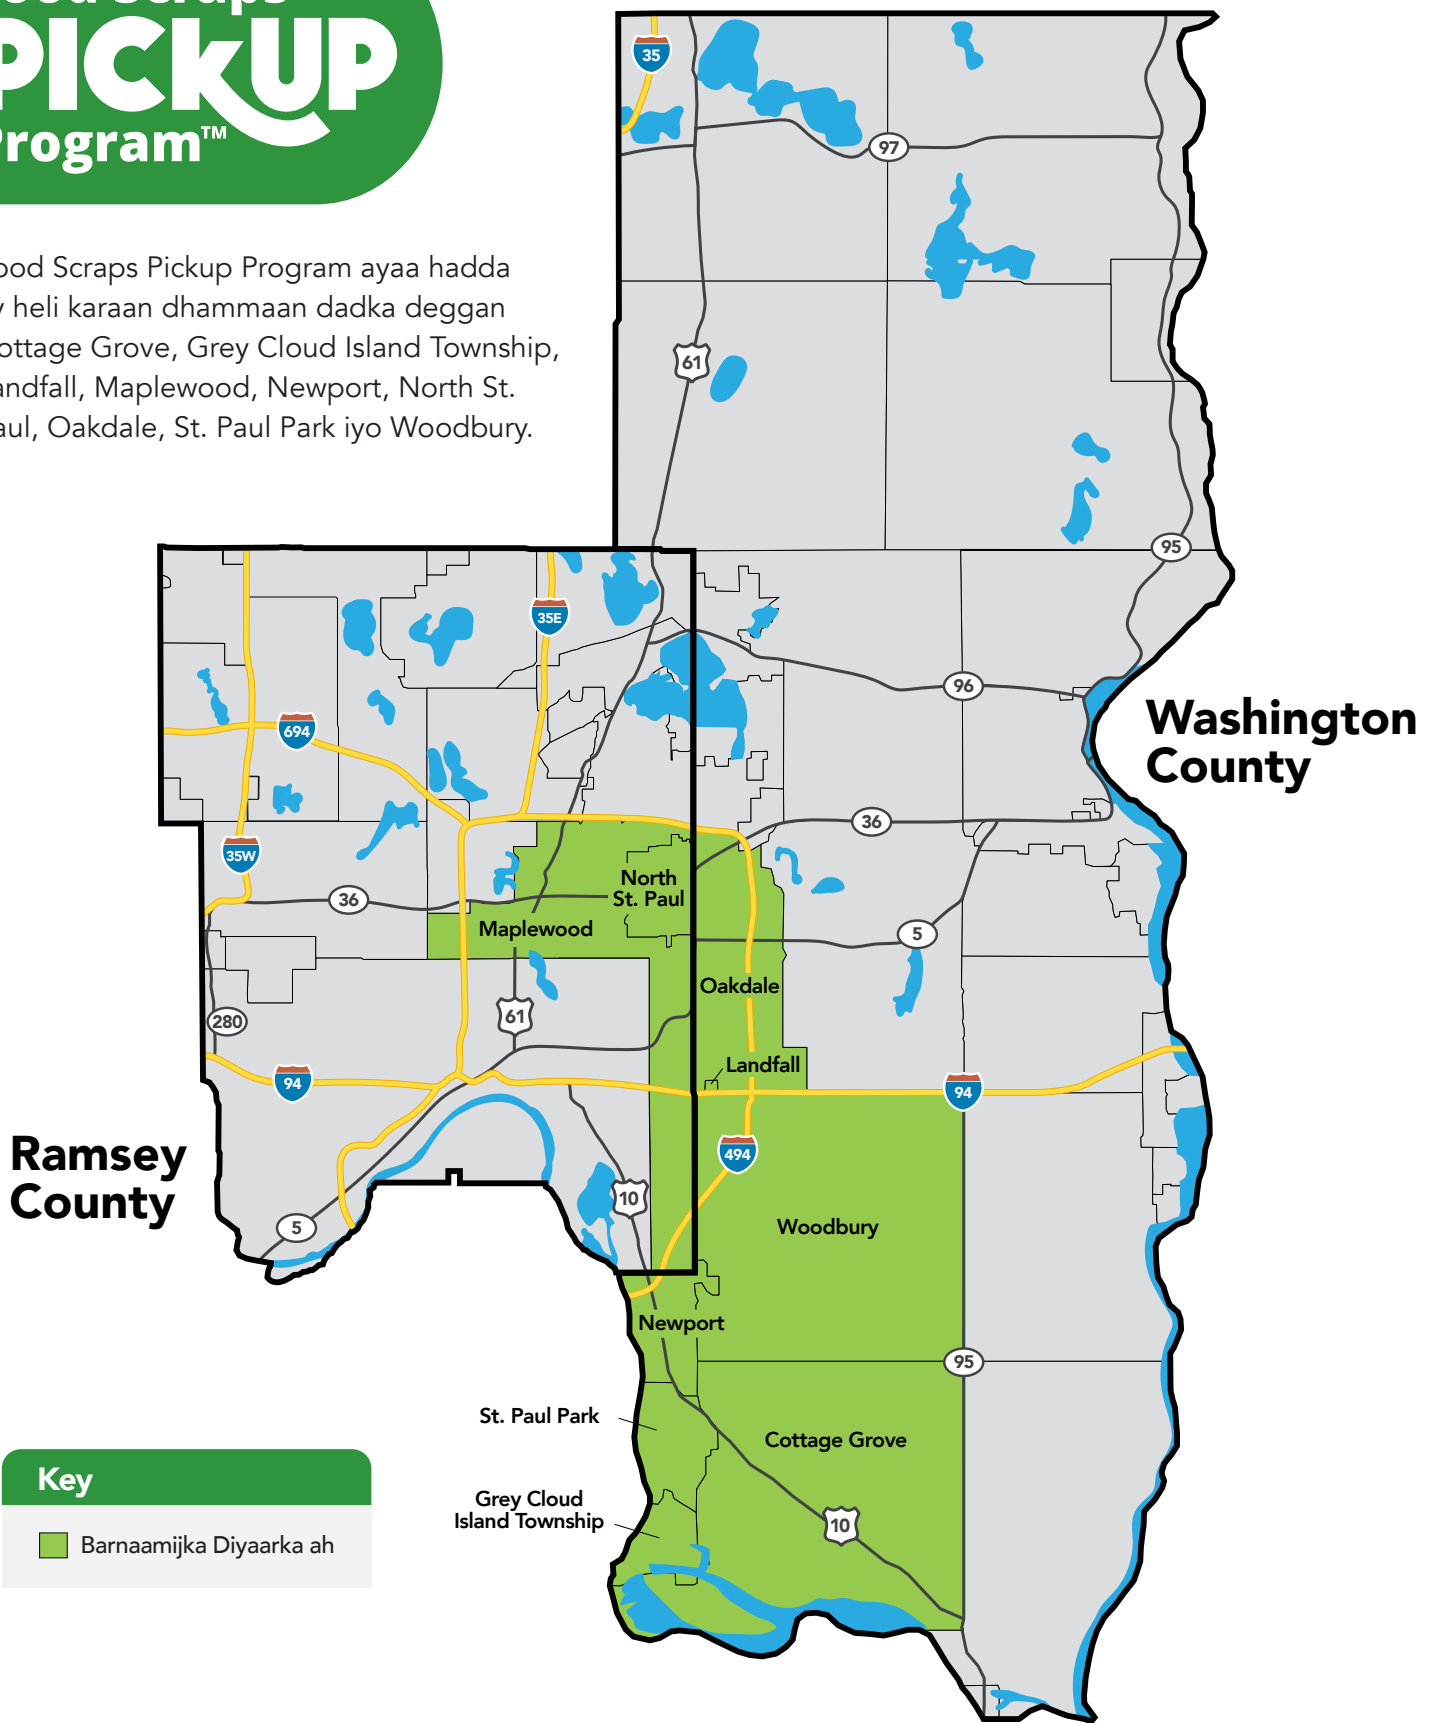

Food Scraps PICKUP Program™

Food Scraps Pickup Program ayaa hadda ay heli karaan dhammaan dadka deggan Cottage Grove, Grey Cloud Island Township, Landfall, Maplewood, Newport, North St. Paul, Oakdale, St. Paul Park iyo Woodbury.