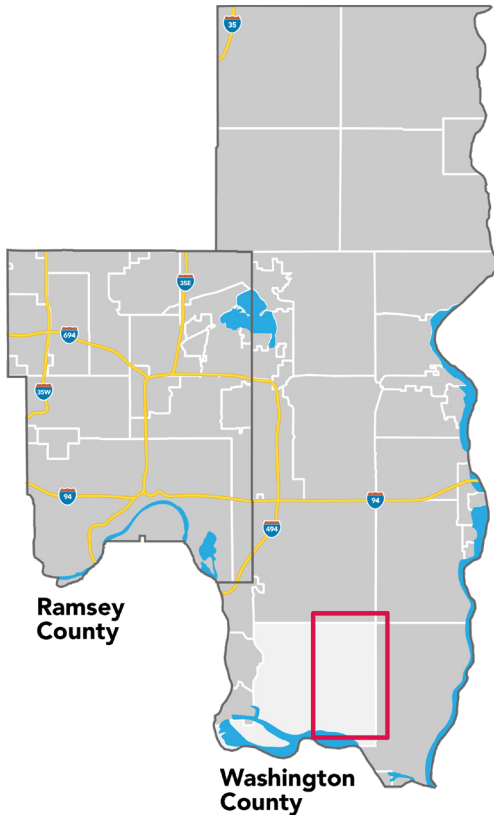

Food Scraps PICKUP Program™

Food Scraps Pickup Program Pilot: Cottage Grove

Beginning April 2023

Residents in the highlighted area can take part in the food scraps pickup program pilot. Pilot participants get to be the first to use the program. Their feedback will help shape the program before it is rolled out to the rest of Ramsey and Washington county residents.

Key

- Pilot Area
- City Border

Pilot Boundaries (by street):

Location North of Hwy 61:

- North: City border near 70th St S
- East: Manning Ave S to Kimbro Ave S
- South: Hwy 61
- West: Keats Ave S

Location South of Hwy 61:

- All addresses on Kingsborough Tr/Ct S