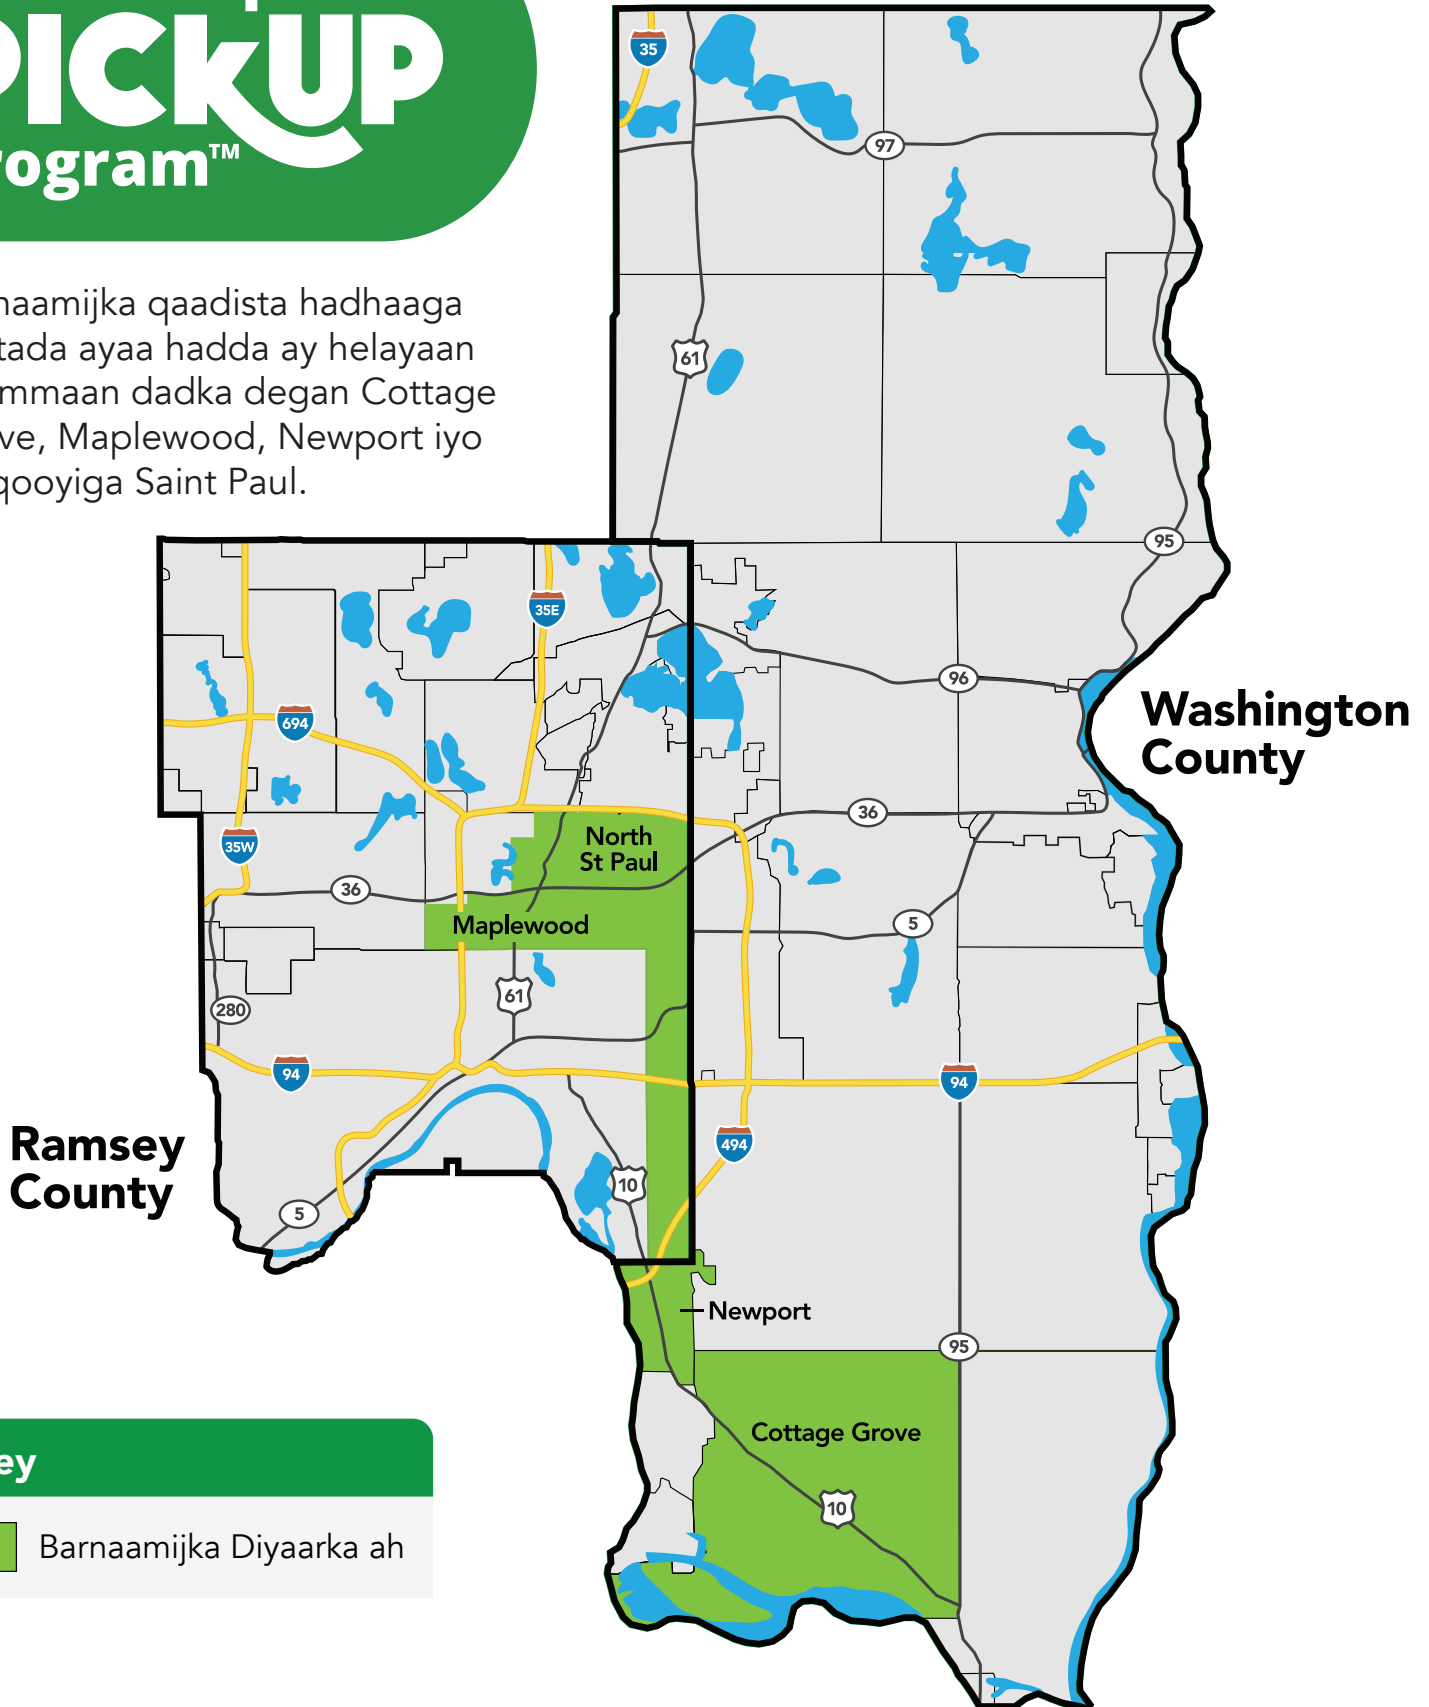

Food Scraps PICKUP Program™

Barnaamijka qaadista hadhaaga cuntada ayaa hadda ay helayaan dhammaan dadka degan Cottage Grove, Maplewood, Newport iyo Waqooyiga Saint Paul.

Key

 Barnaamijka Diyaarka ah